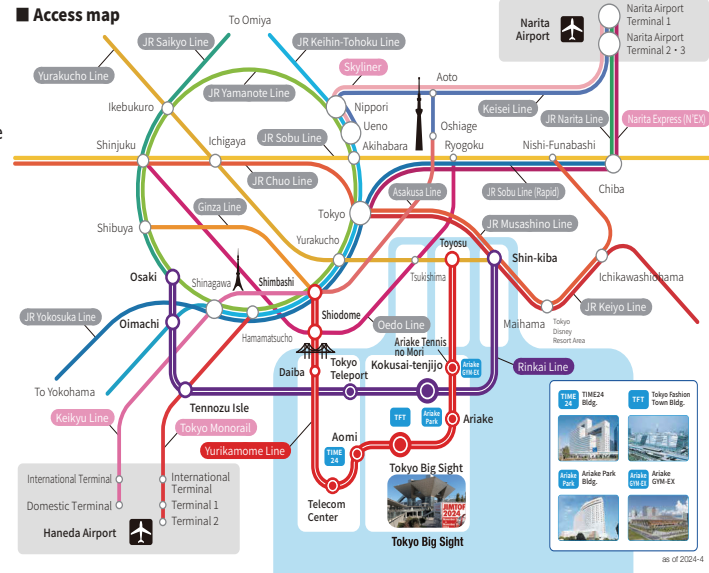

Access

By Train