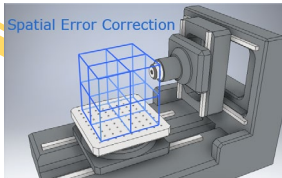

Horizontal 5-axis Machining Center CX500 + System Upgrade

High Accuracy, Safety and
Operator Friendly

High Accuracy

Volumetric Accuracy
Research Institute Co., Ltd.

Pallet Pool : 13 pallets

Multistage Tool Magazine
: 230 tools