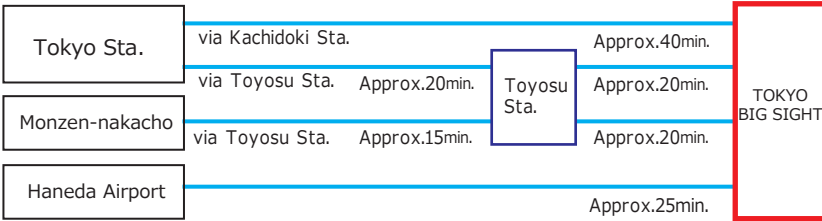

By Bus

Tokyo Sales Office	Iwasawa Bld.5F 2-16-15 Kanagawa, Kanagawa-ku, Yokohama-shi, Kanagawa 221-0045, Japan Tel +81-50-3369-1059 Fax +81-045-444-0016
Kita-Kanto Sales Office	Inside Komatsu Ltd. Oyama Plant, 400 Yokokura shinden, Oyama-shi, Tochigi 323-8558, Japan Tel +81-50-3369-1631 Fax +81-285-28-8292
Nagoya Sales Office	1-25-1, Nishimatabe cho, Minami-ku, Nagoya City, Aichi 457-0835, Japan Tel +81-50-3369-1634 Fax +81-52-613-1030
Osaka Sales Office	5-133, Hattorikotobukicho, Toyonaka City, Osaka 561-0857, Japan Tel +81-6-7660-5760 Fax +81-6-7660-4646
Hiroshima Sales Office	7-31 Tosuien Saeki-ku, Hiroshima 731-5131, Japan Tel +81-50-3369-1632 Fax +81-82-923-8830
Overseas Sales Department	641 Nojiiri, Nanto City, Toyama 939-1502, Japan Tel +81-763-22-1265 Fax +81-763-22-1266
Head Office Sales Department	641 Nojiiri, Nanto City, Toyama 939-1502, Japan Tel +81-763-22-1368 Fax +81-763-22-1369

U.S.A.	NTC America Corporation 46605 Maqellan Dr. Novi, MI. 48377, U.S.A. Tel +1-248-560-1200 Fax +1-248-560-0215
Mexico	Komatsu Industries Mexico S.A. De C.V. Municipio Rincon de Romos #102-A PIVA C.P. 20358, San Francisco de los Romo, Ags, ESTADOS UNIDOS MEXICANOS Tel +52-449-9739-700
Germany	Komatsu Germany GmbH (NTC Division) Administration: Forststraße 29, 40597 Duesseldorf, Germany Tel +49-211-7109-470088
China	Komatsu (Dalian) Machine Tool Corp. No. 11Ruanjianyuan Road Ganjingzi District, Dalian, P.R.China Tel +86-411-84695328 Fax +86-411-84687608
India	Komatsu India Pvt. Ltd. (NTC Division) Plot No.A-64, H-Block, Midc Pimpri, Pune -411 018, Maharashtra, India Tel +91-20-6718-1800 Fax +91-20-2748-0588
Thailand	NIPPEI TOYAMA (Thailand) CO., LTD. 28/9 Moo 3, Bangna-Trad Road Km.23, Bangsaothong, Bangsaothong, Samutprakarn, THAILAND 10570 Tel +66-2-740-1150 Fax +66-2-740-1152
Indonesia	PT. Komatsu Marketing and Support Indonesia JL.Irian IV, Blok JJ-4-1, Kawasan Industri MM2100 Cibitung, Bekasi, Jawa Barat 17520 Indonesia Tel +62-21-460-4290 Fax +62-21-4605934