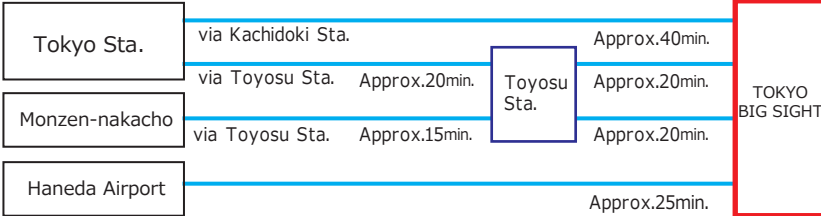

By Bus

Tokyo Sales Office	Iwasawa Bld.5F 2-16-15 Kanagawa, Kanagawa-ku, Yokohama-shi, Kanagawa 221-0045, Japan Tel +81-50-3369-1059 Fax +81-045-444-0016
Kita-Kanto Sales Office	Inside Komatsu Ltd. Oyama Plant, 400 Yokokura shinden, Oyama-shi, Tochigi 323-8558, Japan Tel +81-50-3369-1631 Fax +81-285-28-8292
Nagoya Sales Office	1-25-1, Nishimatabe cho, Minami-ku, Nagoya City, Aichi 457-0835, Japan Tel +81-50-3369-1634 Fax +81-52-613-1030
Osaka Sales Office	5-133, Hattorikotobukicho, Toyonaka City, Osaka 561-0857, Japan Tel +81-6-7660-5760 Fax +81-6-7660-4646
Hiroshima Sales Office	7-31 Tosuien Saeki-ku, Hiroshima 731-5131, Japan Tel +81-50-3369-1632 Fax +81-82-923-8830
Overseas Sales Department	641 Nojiiri, Nanto City, Toyama 939-1502, Japan Tel +81-763-22-1265 Fax +81-763-22-1266
Head Office Sales Department	641 Nojiiri, Nanto City, Toyama 939-1502, Japan Tel +81-763-22-1368 Fax +81-763-22-1369

U.S.A.	NTC America Corporation 46605 Maqellan Dr.Novi,MI.48377,U.S.A. Tel +1-248-560-1200 Fax +1-248-560-0215
Mexico	Komatsu Industries Mexico S.A. De C.V. Municipio Rincon de Romos #102-A PIVA C.P. 20358, San Francisco de los Romo, Ags, ESTADOS UNIDOS MEXICANOS Tel +52-449-9739-700
Germany	Komatsu Germany GmbH (NTC Division) Administration: Forststraße 29, 40597 Duesseldorf, Germany Tel +49-211-7109-470088
China	Komatsu (Dalian) Machine Tool Corp. No.11Ruanjianyuan Road Ganjingzi District, Dalian, P.R.China Tel +86-411-84695328 Fax +86-411-84687608
India	Komatsu India Pvt. Ltd, (NTC Division) Plot No.A-64, H-Block, Midc Pimpri, Pune -411 018, Maharashtra, India Tel +91-20-6718-1800 Fax +91-20-2748-0588
Thailand	NIPPEI TOYAMA (Thailand) CO., LTD. 28/9 Moo 3, Bangna-Trad Road Km.23, Bangsaothong, Bangsaothong, Samutprakarn, THAILAND 10570 Tel +66-2-740-1150 Fax +66-2-740-1152
Indonesia	PT. Komatsu Marketing and Support Indonesia JL.Irian IV,Blok JJ-4-1, Kawasan Industri MM2100 Cibitung,Bekasi,Jawa Barat 17520 Indonesia Tel +62-21-460-4290 Fax +62-21-4605934