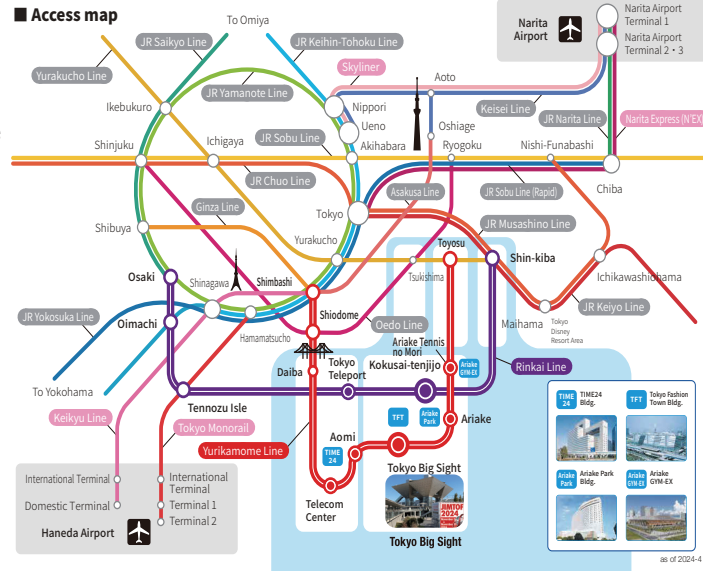

By Bus

Tokyo Sales Office	Iwasawa Bld.5F 2-16-15 Kanagawa, Kanagawa-ku, Yokohama-shi, Kanagawa 221-0045, Japan Tel +81-50-3369-1059 Fax +81-045-444-0016
Kita-Kanto Sales Office	Inside Komatsu Ltd. Oyama Plant, 400 Yokokura shinden, Oyama-shi, Tochigi 323-8558, Japan Tel +81-50-3369-1631 Fax +81-285-28-8292
Nagoya Sales Office	1-25-1, Nishimatabe cho, Minami-ku, Nagoya City, Aichi 457-0835, Japan Tel +81-50-3369-1634 Fax +81-52-613-1030
Osaka Sales Office	5-133, Hattorikotobukicho, Toyonaka City, Osaka 561-0857, Japan Tel +81-6-7660-5760 Fax +81-6-7660-4646
Hiroshima Sales Office	7-31 Tosuien Saeki-ku, Hiroshima 731-5131, Japan Tel +81-50-3369-1632 Fax +81-82-923-8830
Overseas Sales Department	641 Nojiiri, Nanto City, Toyama 939-1502, Japan Tel +81-763-22-1265 Fax +81-763-22-1266
Head Office Sales Department	641 Nojiiri, Nanto City, Toyama 939-1502, Japan Tel +81-763-22-1368 Fax +81-763-22-1369

U.S.A.	NTC America Corporation 46605 Maqellan Dr.Novi,MI.48377,U.S.A. Tel +1-248-560-1200 Fax +1-248-560-0215
Mexico	Komatsu Industries Mexico S.A. De C.V. Municipio Rincon de Romos #102-A PIVA C.P. 20358, San Francisco de los Romo, Ags, ESTADOS UNIDOS MEXICANOS Tel +52-449-9739-700
Germany	Komatsu Germany GmbH (NTC Division) Administration: Forststraße 29, 40597 Duesseldorf, Germany Tel +49-211-7109-470088
China	Komatsu (Dalian) Machine Tool Corp. No.11Ruanjianyuan Road Ganjingzi District, Dalian, P.R.China Tel +86-411-84695328 Fax +86-411-84687608
India	Komatsu India Pvt. Ltd, (NTC Division) Plot No.A-64, H-Block, Midc Pimpri, Pune -411 018, Maharashtra, India Tel +91-20-6718-1800 Fax +91-20-2748-0588
Thailand	NIPPEI TOYAMA (Thailand) CO., LTD. 28/9 Moo 3, Bangna-Trad Road Km.23, Bangsaothong, Bangsaothong, Samutprakarn, THAILAND 10570 Tel +66-2-740-1150 Fax +66-2-740-1152
Indonesia	PT. Komatsu Marketing and Support Indonesia JL.Irian IV,Blok JJ-4-1, Kawasan Industri MM2100 Cibitung,Bekasi,Jawa Barat 17520 Indonesia Tel +62-21-460-4290 Fax +62-21-4605934